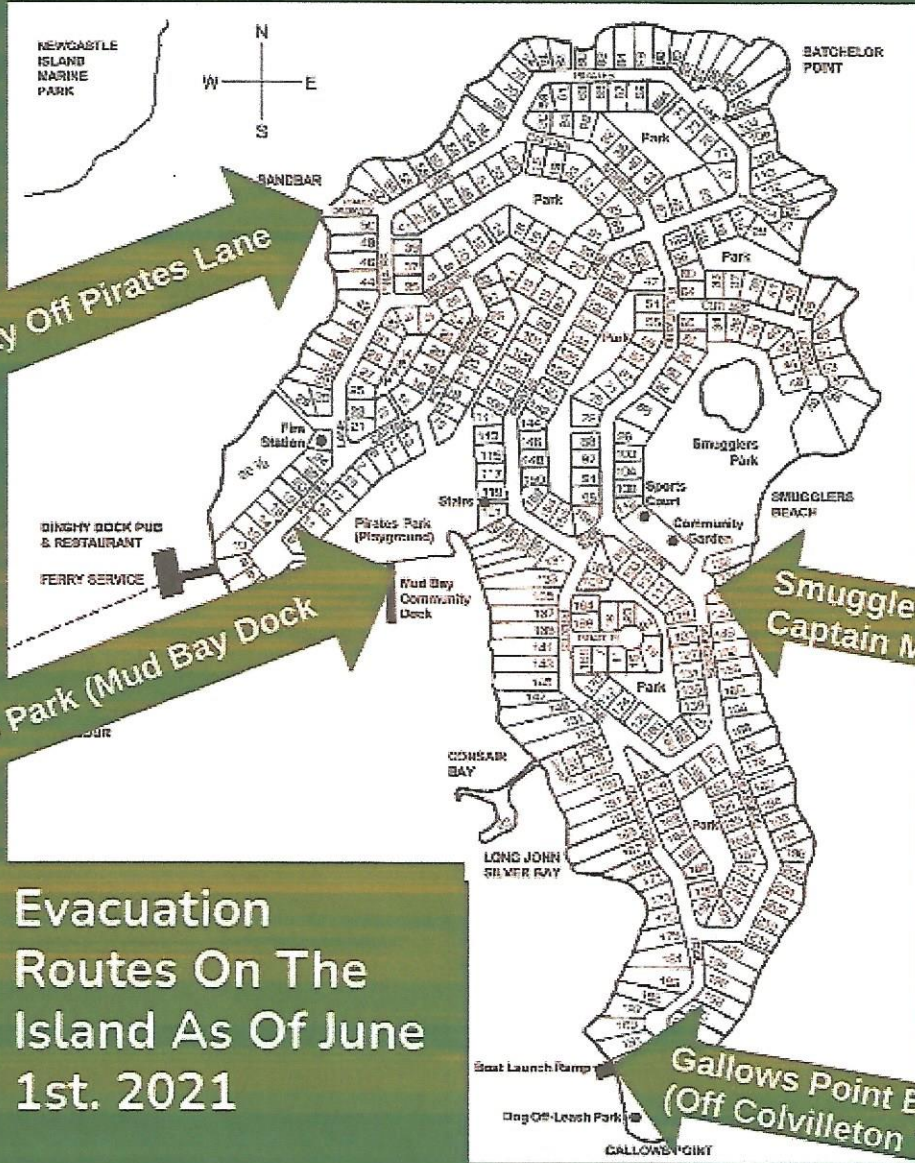

MUSTER STATION MAP

Protection Island

Evacuation
Routes On The
Island As Of June
1st. 2021